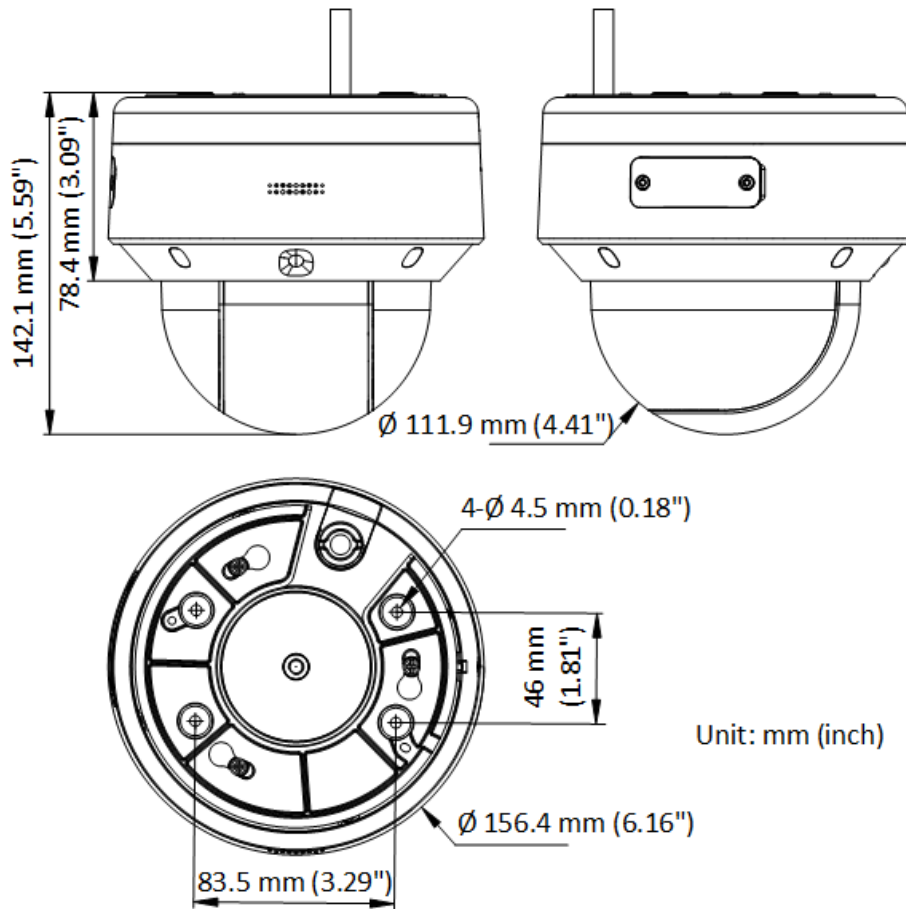

▪ **Dimension**

▪ **Accessory**

▪ **Optional**

DS-1273ZJ-158 Wall Mount	DS-1271ZJ-140 Pendant Mount