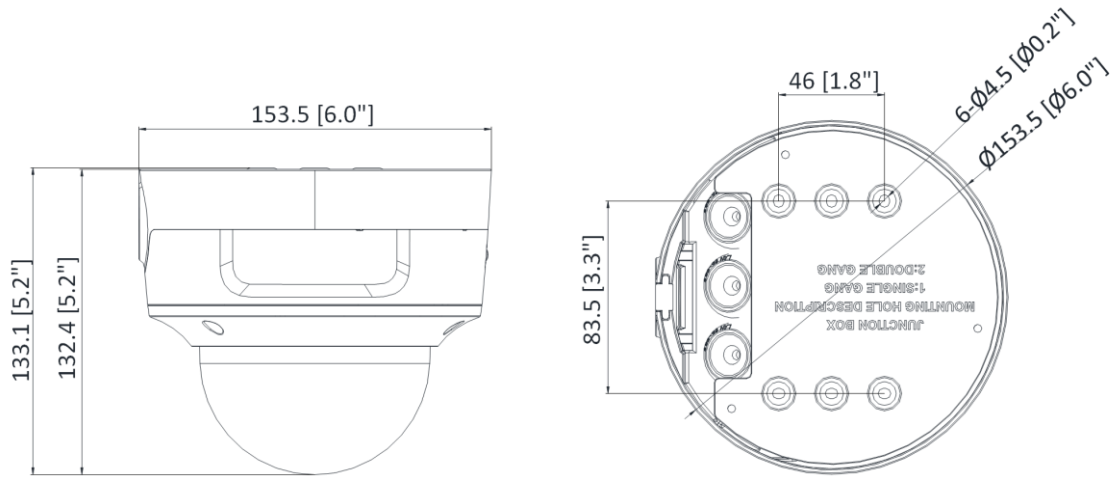

▪ **Available Model**

DS-2CD3786G2-IZS (2.7 to 13.5 mm)

▪ **Dimension**

Unit: mm (inch)

▪ **Accessory**

▪ **Optional**

DS-1227ZJ-DM37 In-ceiling Mount	DS-1475ZJ-SUS Vertical Pole Mount	DS-1476ZJ-SUS Corner Mount	DS-1471ZJ-155 Pendant Mount	DS-1473ZJ-155 Wall Mount
DS-1473ZJ-155B Wall Mount