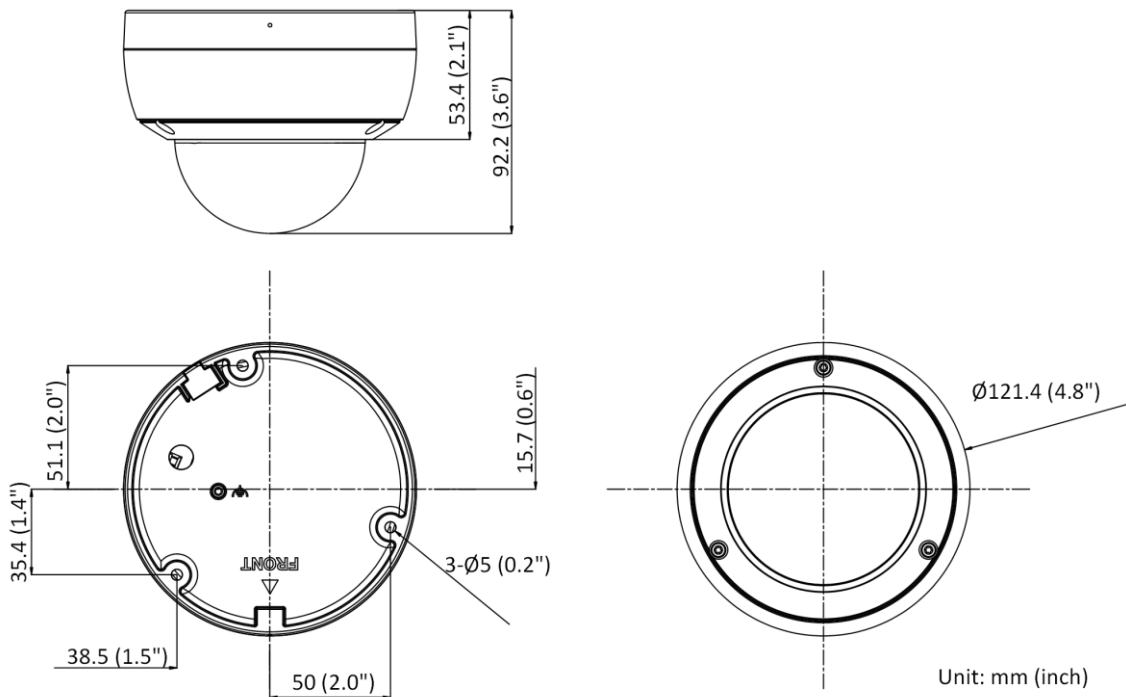

Safety	UL (UL 60950-1); CB (IEC 60950-1:2005 + Am 1:2009 + Am 2:2013, IEC 62368-1:2014); CE-LVD (EN 60950-1:2006+A2:2013, IEC 62368-1:2014+A11:2017); BIS (IS 13252(Part 1):2010+A1:2013+A2:2015); LOA (SANS IEC60950-1)
Environment	CE-RoHS (2011/65/EU); WEEE (2012/19/EU); Reach (Regulation (EC) No 1907/2006)
Protection	IP67 (IEC 60529-2013), IK10 (IEC 62262:2002)

▪ Available Model

DS-2CD3126G2-IS (2.8/4/6 mm)

DS-2CD3126G2-ISU (2.8/4/6 mm)

▪ Dimension