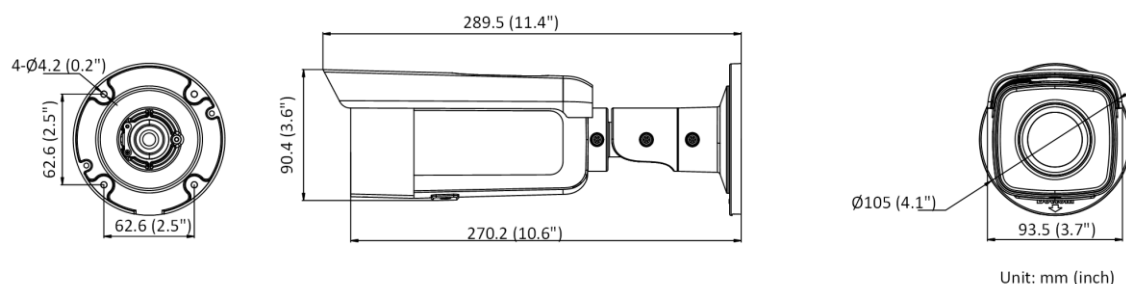

Power Interface	Ø5.5 mm coaxial power plug
Material	Metal except for sunshield
Camera Dimension	Ø105 × 289.5 mm (4.1" × 11.4")
Package Dimension	386 × 156 × 155 mm (15.2" × 6.1" × 6.1")
Camera Weight	Approx. 1090 g (2.4 lb.)
With Package Weight	Approx. 1614 g (3.6 lb.)
Linkage Method	Upload to NAS/memory card, notify surveillance center, trigger record, trigger capture
Web Client Language	33 languages English, Russian, Estonian, Bulgarian, Hungarian, Greek, German, Italian, Czech, Slovak, French, Polish, Dutch, Portuguese, Spanish, Romanian, Danish, Swedish, Norwegian, Finnish, Croatian, Slovenian, Serbian, Turkish, Korean, Traditional Chinese, Thai, Vietnamese, Japanese, Latvian, Lithuanian, Portuguese (Brazil), Ukrainian
General Function	Anti- flicker, heartbeat, mirror, privacy masks, flash log, password reset via e-mail, pixel counter
Software Reset	Yes
<b>Approval</b>	
EMC	FCC (47 CFR Part 15, Subpart B); CE-EMC (EN 55032: 2015, EN 61000-3-2: 2014, EN 61000-3-3: 2013, EN 50130-4: 2011 +A1: 2014); RCM (AS/NZS CISPR 32: 2015); IC (ICES-003: Issue 6, 2016); KC (KN 32: 2015, KN 35: 2015)
Safety	UL (UL 60950-1); CB (IEC 60950-1:2005 + Am 1:2009 + Am 2:2013); CE-LVD (EN 60950-1:2005 + Am 1:2009 + Am 2:2013); BIS (IS 13252(Part 1):2010+A1:2013+A2:2015); LOA (IEC/EN 60950-1)
Environment	CE-ROHS (2011/65/EU); WEEE (2012/19/EU); REACH (Regulation (EC) No 1907/2006)
Protection	Ingression protection: IP67 (IEC 60529-2013)

## ▪ Dimension