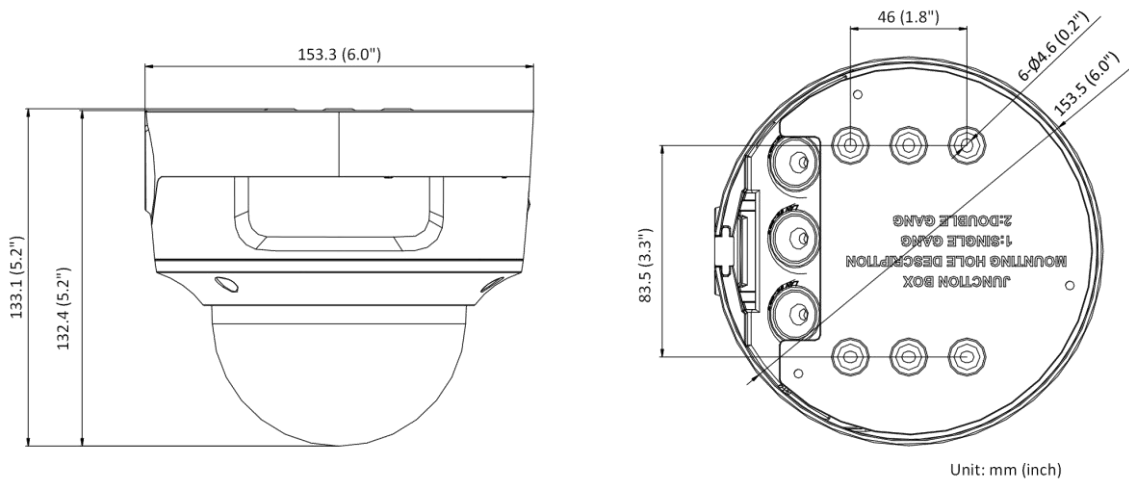

▪ **Dimension**

▪ **Accessory**

DS-1476ZJ-SUS
Corner Mount

DS-1473ZJ-155B
Wall Mount