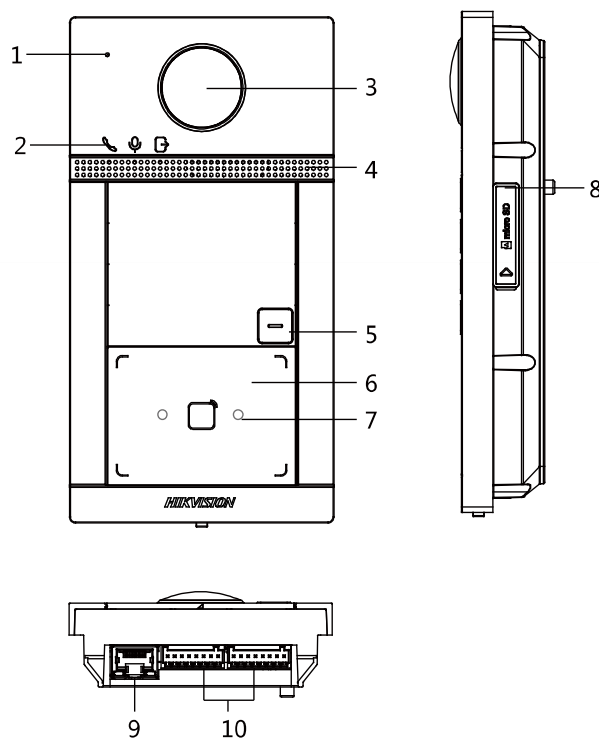

System parameters	
Operation system	Embedded Linux operation system
Operation method	Single-button
Flash	32 M
RAM	256 M
Video Parameters	
Camera	2MP HD camera
Night vision	Low illumination IR supplement mode:3 m
BLC	Support
DNR	Support
WDR	True WDR
Field of view	Horizontal: 129° Vertical: 75°
Video compression standard	H.264
Stream	Main stream: 1080p@30fps, 720p@25fps Sub stream: D1@25fps
Resolution	Main stream: 1920 × 1080p, 720p Sub stream: 704 × 576
Motion detection	Support
Anti-flicker frequency	50 Hz, 60 Hz
Audio parameters	
Audio intercom	Two-way audio communication
Audio input	Built-in omnidirectional microphone
Audio output	Built-in loudspeaker
Audio compression standard	G.711 U
Audio compression Rate	64 Kbps
Audio quality	Noise suppression and echo cancellation
Network parameters	
Wired network	10/100 Mbps Ethernet
Network protocol	TCP/IP, RTSP
Access control parameters	
Reading frequency	13.56 MHz
Card type	Mifare card
Relay	2
Interfaces	
RS-485	1
Wi-Fi	2.4G Wi-Fi
Debugging port	1
TF card	0
Alarm input	4
Grounding	1
Physical button	1
TAMPER switch	1
General	
Protection level	IP65, IK08
Indicator	3

Power supply	IEEE802.3af, standard PoE 12 VDC
Power consumption	< 10 W
Working temperature	-40° C to 53° C(-40° F to 127.4° F)
Working humidity	10% to 95%
Installation	Surface mounting/ Flush mounting
Dimension	174 mm × 91 mm × 29 mm

Available Model

DS-KV8113-WME1

Appearance and Interfaces

No.	Description	No.	Description
1	Microphone	6	Card Reading Area
2	Indicator	7	IR Light
3	Camera	8	MicroSD Card Slot & Debugging Port
4	Loudspeaker	9	LAN
5	Button	10	Terminals